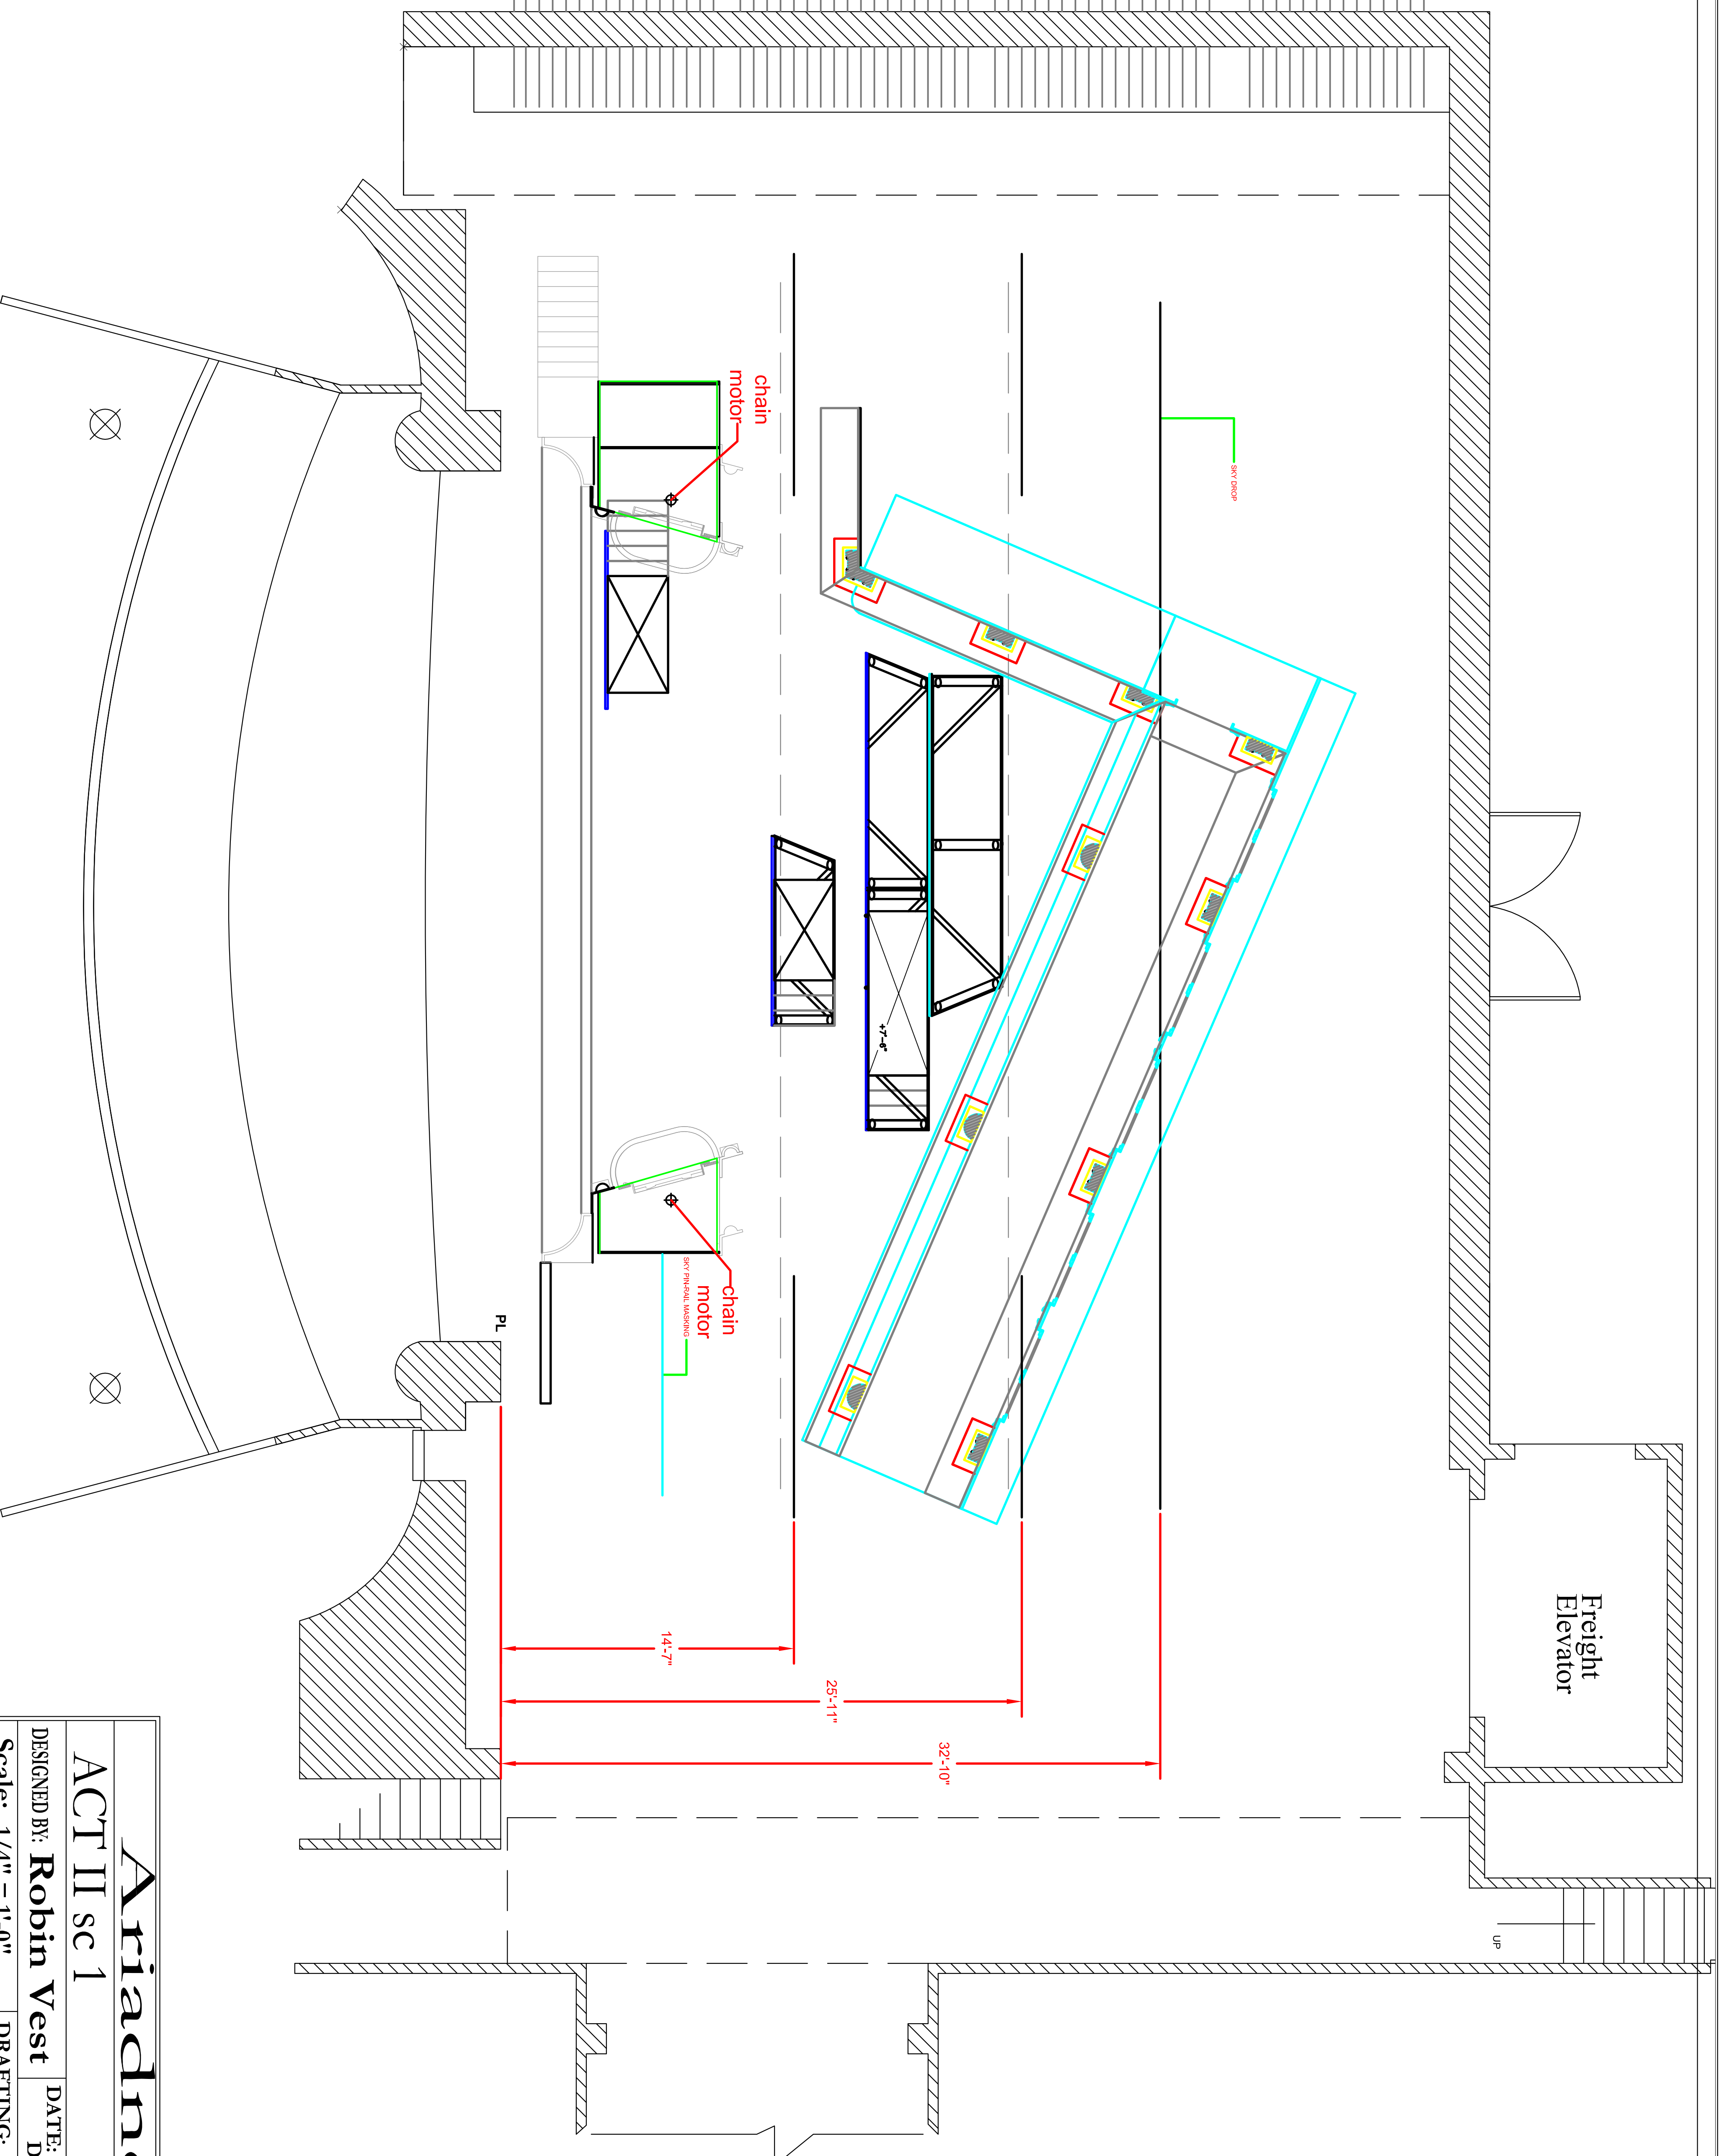

- BOC U.S. # 64
- U.S. # 63
- U.S. # 62
- STAIRS U.S. # 61
- U.S. # 60
- U.S. # 59
- U.S. # 58
- U.S. # 57
- U.S. # 56
- U.S. # 55
- U.S. # 54
- U.S. # 53
- U.S. # 52
- U.S. # 51
- PA8 CTRCS U.S. # 50
- U.S. # 49
- BORDER #8 U.S. # 48
- U.S. # 47
- SKY DROP U.S. # 46
- U.S. # 45
- ELECTRIC #6 U.S. # 44
- U.S. # 43
- FLOWERS #3 U.S. # 42
- DEAD FOR FLOWERS U.S. # 41
- DEAD FOR FLOWERS U.S. # 40
- DEAD FOR FLOWERS U.S. # 39
- ELECTRIC #5 U.S. # 37
- SKY LEGS #2 U.S. # 36
- SKY BORDER #2 U.S. # 35
- U.S. # 34
- ELECTRIC #4 U.S. # 33
- U.S. # 32
- BORDER #3 U.S. # 31
- U.S. # 30
- FLOWERS #2 U.S. # 29
- DEAD FOR FLOWERS U.S. # 28
- U.S. # 27
- U.S. # 26
- ELECTRIC #3 U.S. # 24
- U.S. # 23
- CHAN. ACT 1 ON U.S. # 22
- U.S. # 21
- BORDER #2 U.S. # 20
- SKY LEGS #1 U.S. # 19
- SKY BORDER #1 U.S. # 18
- U.S. # 17
- FLOWERS #1 U.S. # 16
- DEAD FOR FLOWERS U.S. # 15
- ELECTRIC #2 U.S. # 14
- U.S. # 13
- U.S. # 12
- SKY STORAGE U.S. # 11
- SKY PRINBALL MASHING U.S. # 10
- BLACK PRINBALL MASHING U.S. # 9
- ELECTRIC #1A U.S. # 9
- U.S. # 8
- ELECTRIC #1 U.S. # 7
- U.S. # 6
- PORTAL PIC U.S. # 5
- SHOW BORDER U.S. # 4
- U.S. # 3
- SUPERTITLE SCREEN U.S. # 2
- U.S. # 1
- CHAMBER U.S. # 0
- GRAND DIAPHR U.S. # 0

Ariadne

ACT II sc 1

DESIGNED BY: **Robin Vest** DATE: DEC. 12/2006
 Scale: 1/4" = 1'-0" DRAFTING: Robin Vest